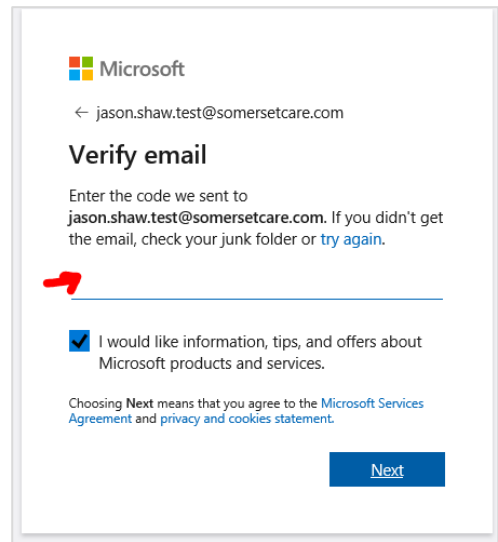

- You would have been emailed an verification code from Microsoft, enter this code here and click **Next**