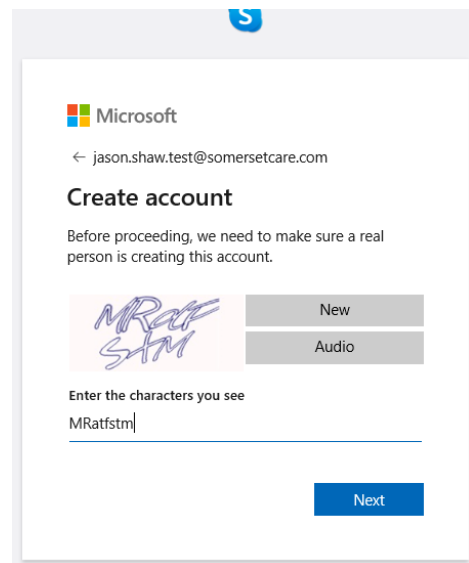

- Enter the code to verify you are a real person and click **Next**

- Tick and click **Next**