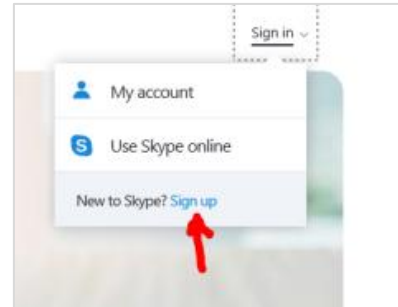

How to Create a Skype Account

- Go to www.Skype.com or download the app from Playstore / Appstore

- Click on **Sign In**, then click on **Sign Up**

- Click on **Use your email instead** and then enter your email address

A screenshot of the Microsoft 'Create account' page. The Microsoft logo is at the top left. The title is 'Create account'. Below it, there is a text input field containing 'Your.Email@somersetcare.co.uk' with a clear 'x' button to the right. Below the input field, there is a link that says 'Use a phone number instead'.

- Now create your password (make a note of this)

A screenshot of the Microsoft 'Create a password' page. The Microsoft logo is at the top left. Below it, there is a back arrow and the email 'jason.shaw.test@somersetcare.com'. The title is 'Create a password'. Below the title, it says 'Enter the password you would like to use with your account.' There is a large red arrow pointing to the password input field. At the bottom right, there is a blue 'Next' button.