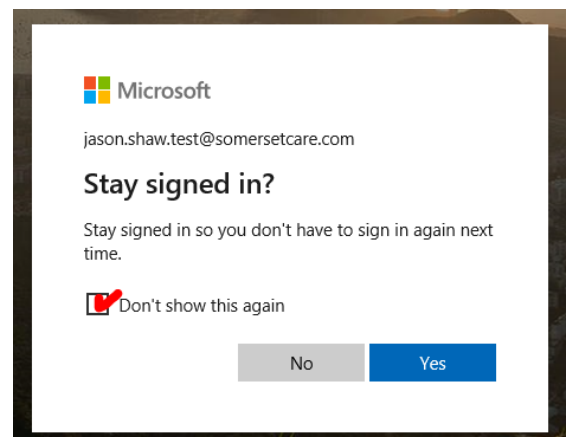

- Now create your password (make a note of this)

A screenshot of the Microsoft 'Create a password' page. The Microsoft logo is at the top left. Below it, there is a back arrow and the email 'jason.shaw.test@somersetcare.com'. The title is 'Create a password'. Below the title, it says 'Enter the password you would like to use with your account.' There is a large red arrow pointing to the password input field. At the bottom right, there is a blue 'Next' button.

- Now enter your name

A screenshot of the Microsoft 'What's your name?' page. The Microsoft logo is at the top left. Below it, there is a back arrow and the email 'jason.shaw.test@somersetcare.com'. The title is 'What's your name?'. Below the title, it says 'We need just a little more info to set up your account.' There are two input fields: 'First Name Here' and 'Last Name Here' with a clear 'x' button to the right. At the bottom right, there is a blue 'Next' button.

- Now enter DOB and click **Next**

A screenshot of the Microsoft 'What's your birth date?' page. The title is 'What's your birth date?'. Below the title, it says 'We need just a little more info to set up your account.' There are two dropdown menus: 'Country/region' with 'United Kingdom' selected, and 'Birthdate' with 'February', '2', and '1973' selected. A red arrow points to the 'February' dropdown. At the bottom right, there is a blue 'Next' button.

- You would have been emailed an verification code from Microsoft, enter this code here and click **Next**

- Enter the code to verify you are a real person and click **Next**

- Tick and click **Next**

You have now setup your account and are ready to start Skype Calling.